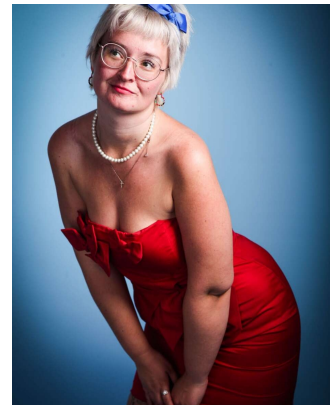

# LUCY

- Location: **Birmingham**
- Age: **29**
- Height: **170 cm**
- Eye Colour: **Brown**
- Hair Colour: **Blonde**
- Dress Size: **14**
- Female Bust/Male Chest: **36**
- Waist (Inches): **32**
- Hips (Inches): **34**
- Weight (Kg): **76**
- Willing To Travel: -
- Experience: -
- Flexibility if booked: -

**I'm a beautiful model looking to work with commercials / catalogue magazine adverts /film extras. I'm very kind and bubbly lovely to be around.**

Please click thumbnails to view full size image